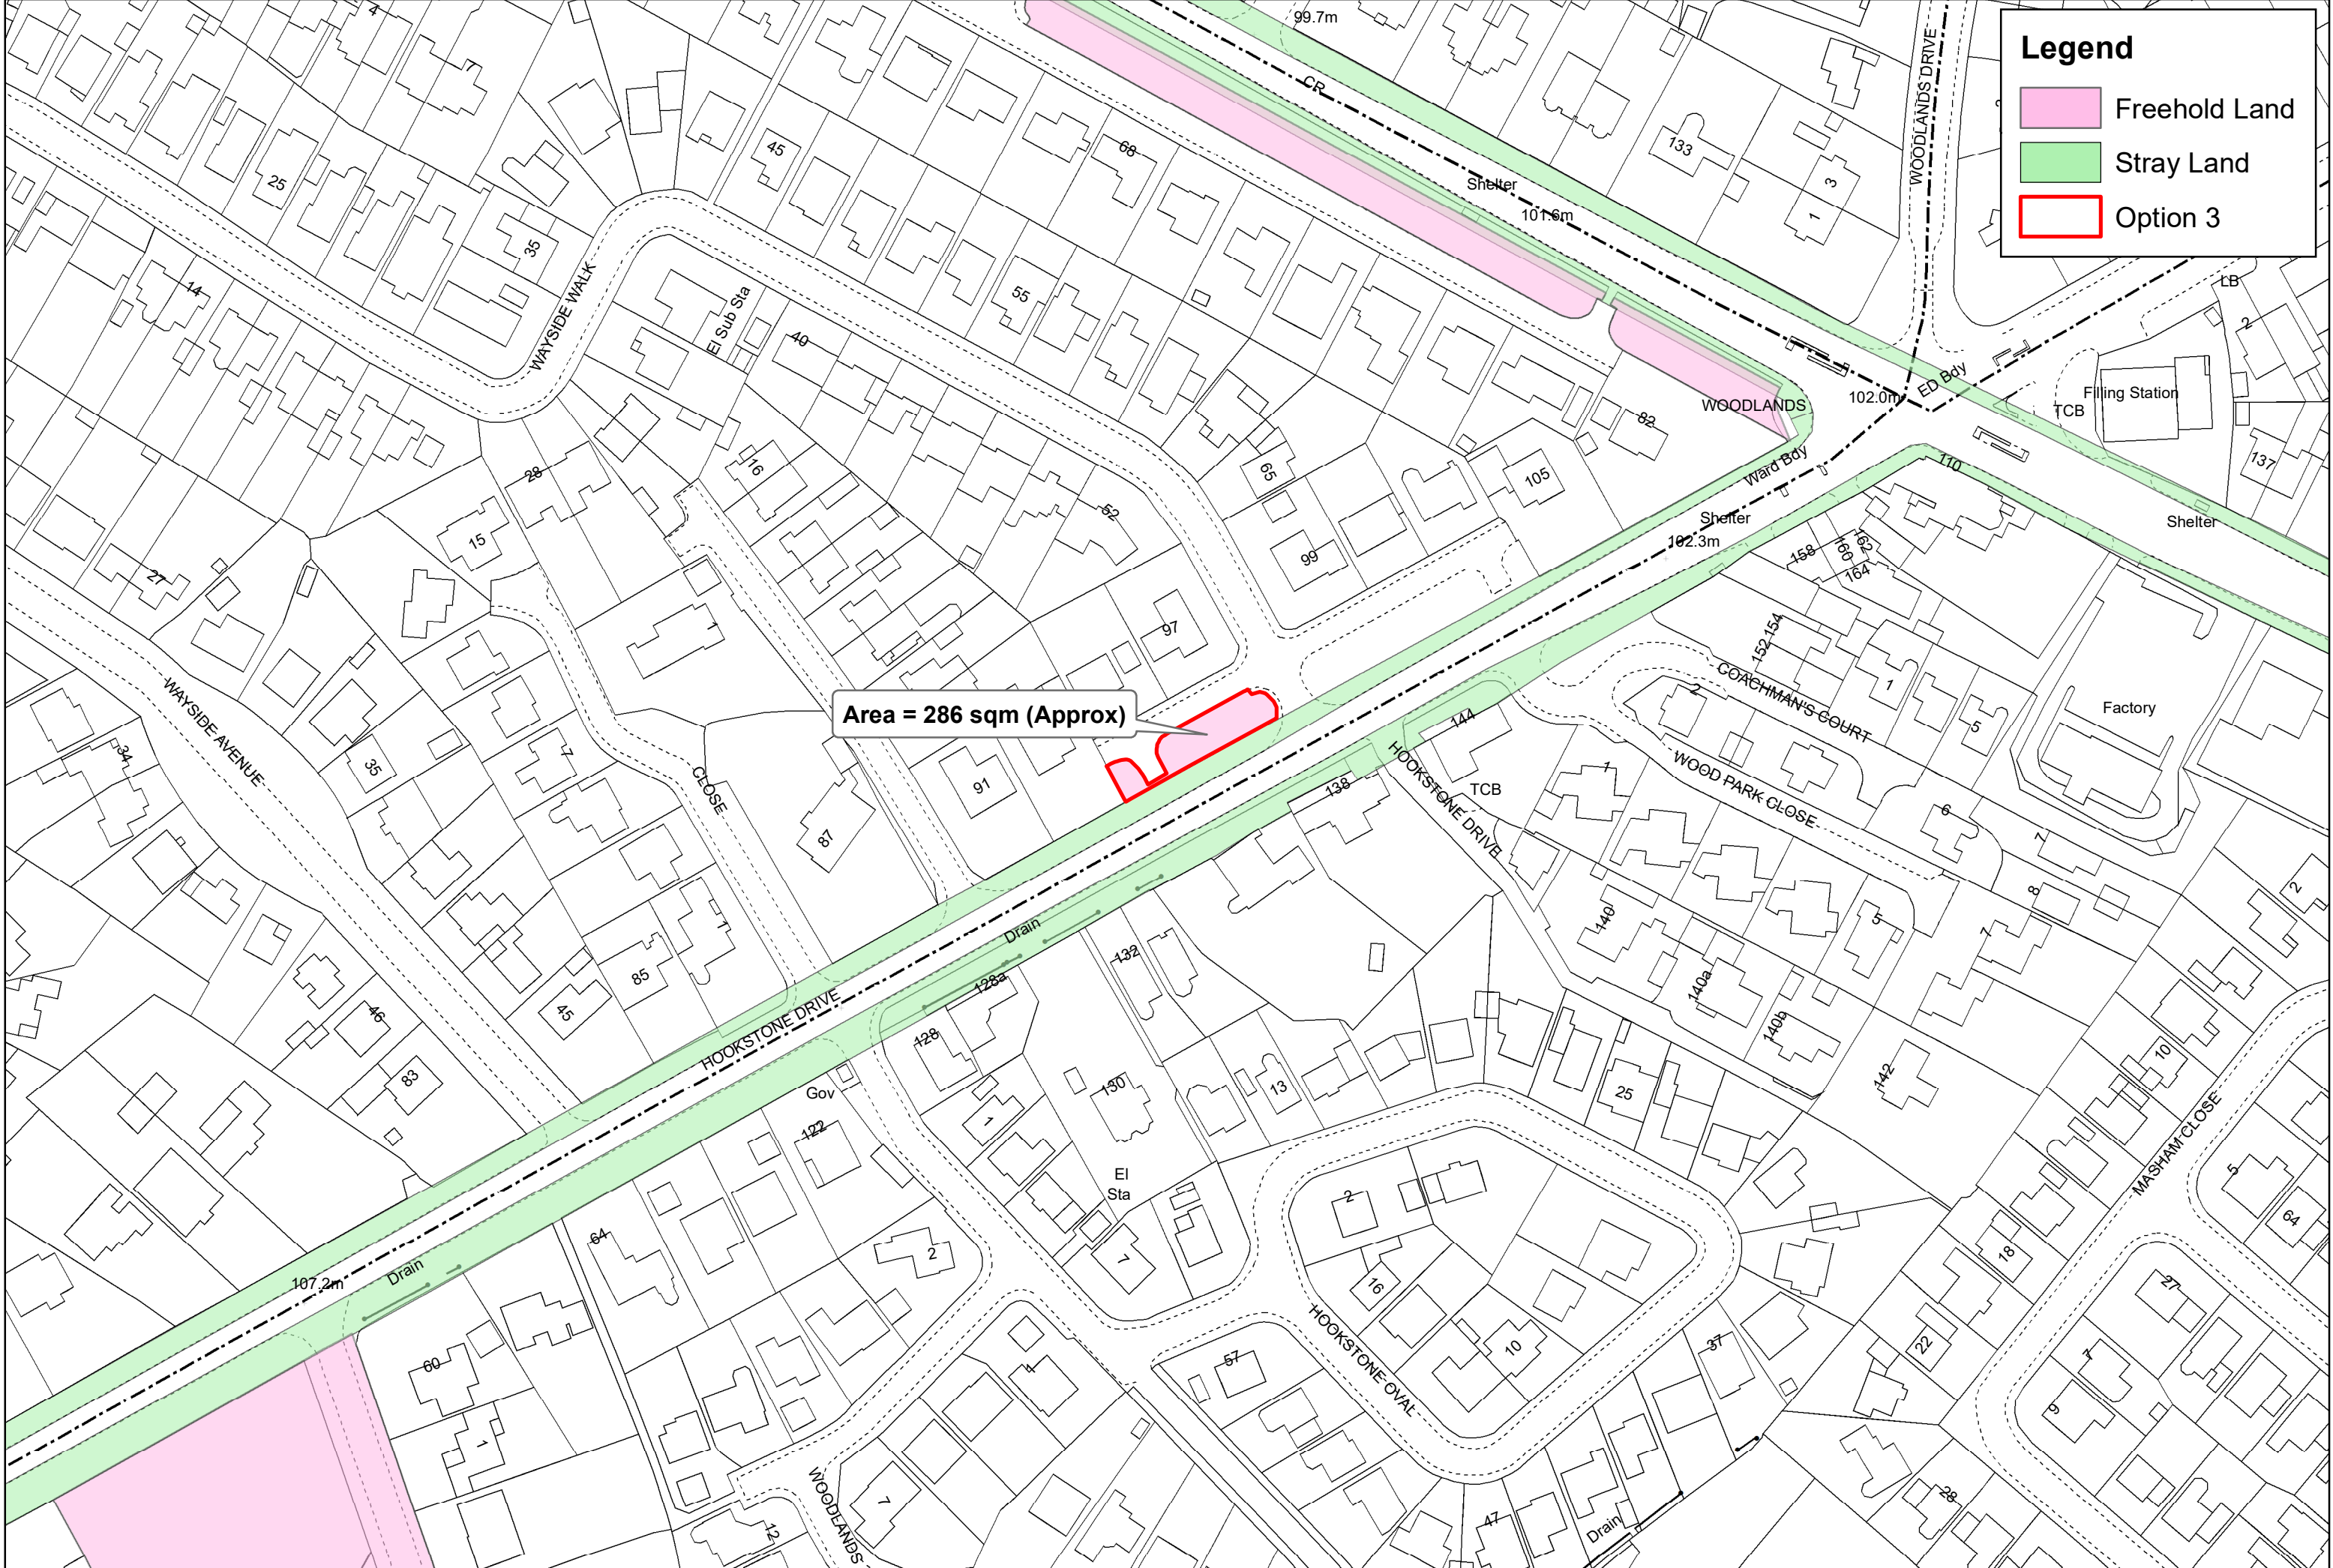

Legend

- Freehold Land
- Stray Land
- Option 3

Area = 286 sqm (Approx)